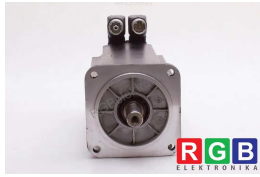

Repair MSK061C-0600-NN-M1-UG0-NNNN BOSCH REXROTH

We will repair every BOSCH REXROTH device. If you cannot find the device that interests you, please contact us. We collect the devices **free of charge** via a courier or in person, thanks to which we are able to carry out the repair within several hours. We will diagnose your equipment **for free**, and if you do not decide on our service, you will not incur any costs. We offer **24 months warranty** for all completed repairs. We are available 24/7, also at weekends and on holidays. **Call us 24/7: +48 71 750 09 77** and receive immediate help.

SPECIFICATIONS

MANUFACTURER	BOSCH REXROTH
MODEL	MSK061C-0600-NN-M1-UG0-NNNN
CATEGORY	AC and DC motors
DIMENSIONS	12.0 cm x 12.0 cm x 32.0 cm
WEIGHT	4.5 kg

WRITE TO US
info24@rgbrepairs.com

24/7 SUPPORT
[+48 71 750 977](tel:+48717500977)